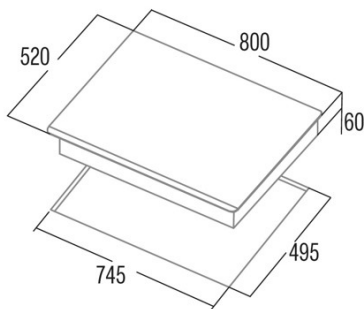

INFORMACIÓN GENERAL

EAN/UPC	8422248079648
Subfamily	Induction

Product fiche

Number of cooking zones	4
Zone 1: Technology	Induction
Zone 1: Zone type	Rectangular Flexible
Zone 1: Position	Front Left
Zone 1: Diameter of the zone (mm)	21x20
Zone 1: Power (kW)	1,5
Zone 1: Booster (kW)	2
Zone 1: Consumption (Wh / kg)	182,9
Zone 1B: Diameter of the zone (mm)	N/A
Zone 1C: Diameter of the zone (mm)	N/A
Zone 2: Technology	Induction
Zone 2: Zone type	Rectangular Flexible
Zone 2: Position	Rear Left
Zone 2: Diameter of the zone (mm)	21x20
Zone 2: Power (kW)	2
Zone 2: Booster (kW)	2,8
Zone 2: Consumption (Wh / kg)	182,7
Zone 2B: Diameter of the zone (mm)	N/A
Zone 2C: Diameter of the zone (mm)	N/A
Zone 3: Technology	Induction
Zone 3: Zone type	Simple
Zone 3: Position	Centre
Zone 3: Diameter of the zone (mm)	30
Zone 3: Power (kW)	2,3
Zone 3: Booster (kW)	3
Zone 3: Consumption (Wh / kg)	216,3
Zone 3B: Diameter of the zone (mm)	N/A
Zone 3C: Diameter of the zone (mm)	N/A
Zone 4: Technology	Induction
Zone 4: Zone type	Simple
Zone 4: Position	Front Right
Zone 4: Diameter of the zone (mm)	18
Zone 4: Power (kW)	1,2
Zone 4: Booster (kW)	1,5
Zone 4: Consumption (Wh / kg)	179,5
Zone 4B: Diameter of the zone (mm)	N/A
Zone 4C: Diameter of the zone (mm)	N/A
Zone 5: Technology	N/A
Zone 5: Zone type	N/A
Zone 5: Position	N/A
Zone 5: Diameter of the zone (mm)	N/A
Zone 5B: Diameter of the zone (mm)	N/A
Zone 5C: Diameter of the zone (mm)	N/A
Zone 6: Technology	N/A
Zone 6: Zone type	N/A
Zone 6: Position	N/A
Zone 6: Diameter of the zone (mm)	N/A
Zone 6B: Diameter of the zone (mm)	N/A
Zone 6C: Diameter of the zone (mm)	N/A

Dimensions

Width (mm)	800
Height (mm)	60
Depth (mm)	520
Built-in width (mm)	745
Built-in depth (mm)	495
Easy installation System	Quick Fix