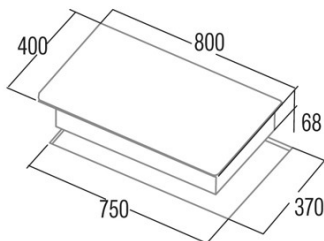

IB 853 BK

Cod. **08081210**

EAN **8422248109529**

INFORMACIÓN GENERAL

EAN/UPC	8422248109529
Subfamily	Induction

Product fiche

Number of cooking zones	3
Zone 1: Technology	Induction
Zone 1: Zone type	Simple
Zone 1: Position	Front Left
Zone 1: Diameter of the zone (mm)	22
Zone 1: Power (kW)	2,3
Zone 1: Booster (kW)	3
Zone 1: Consumption (Wh / kg)	176,3
Zone 2: Technology	Induction
Zone 2: Zone type	Simple
Zone 2: Position	Rear Centre
Zone 2: Diameter of the zone (mm)	18
Zone 2: Power (kW)	1,4
Zone 2: Booster (kW)	184,9
Zone 3: Technology	Induction
Zone 3: Zone type	Simple
Zone 3: Position	Right
Zone 3: Diameter of the zone (mm)	27
Zone 3: Power (kW)	2,3
Zone 3: Booster (kW)	3

Dimensions

Width (mm)	800
Height (mm)	68
Depth (mm)	400
Built-in width (mm)	750
Built-in depth (mm)	370
Easy installation System	Quick Fix

Finishing

Material	Glass
Bevel	No
Frame	No
Cooking supports	N/A

Control