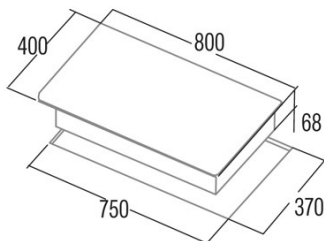

IB 853 BK

Cod. 08081210

EAN 8422248109529

INFORMACIÓN GENERAL

EAN/UPC	8422248109529
Subfamily	Induction

Product fiche

Number of cooking zones	3
Zone 1: Technology	Induction
Zone 1: Zone type	Simple
Zone 1: Position	Front Left
Zone 1: Diameter of the zone (mm)	22
Zone 1: Power (kW)	2,3
Zone 1: Booster (kW)	3
Zone 1: Consumption (Wh / kg)	176,3
Zone 2: Technology	Induction
Zone 2: Zone type	Simple
Zone 2: Position	Rear Centre
Zone 2: Diameter of the zone (mm)	18
Zone 2: Power (kW)	1,4
Zone 2: Booster (kW)	184,9
Zone 3: Technology	Induction
Zone 3: Zone type	Simple
Zone 3: Position	Right
Zone 3: Diameter of the zone (mm)	27
Zone 3: Power (kW)	2,3
Zone 3: Booster (kW)	3

Dimensions

Width (mm)	800
Height (mm)	68
Depth (mm)	400
Built-in width (mm)	750
Built-in depth (mm)	370
Easy installation System	Quick Fix

Finishing

Material	Glass
Bevel	No
Frame	No
Cooking supports	N/A

Control

Control type	Touch control
Control Position	Front Centre
Independent control by zone	-
Power levels	9 + Booster
Knob type	N/A
Cooking time programming	√
Countdown alarm	√
Power management	-
Connectivity	No
Auto Ignition	N/A

Security

Security lock	-
Child lock	Yes (Combination)
Residual heat indicator	√
Automatic detection of cookware	√
Intelligent detection of cookware	-
Automatic safety shutdown	√
Liquid spill protection	√
Safety Valve	-